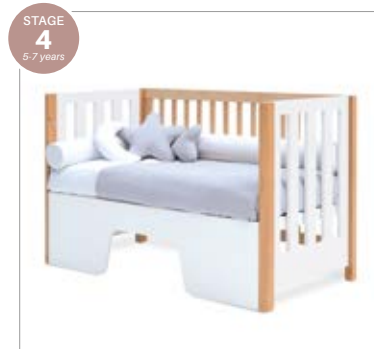

Sofá infantil | Divanetto | Couch | *Canapé*

* Additional kit WJB180-M77