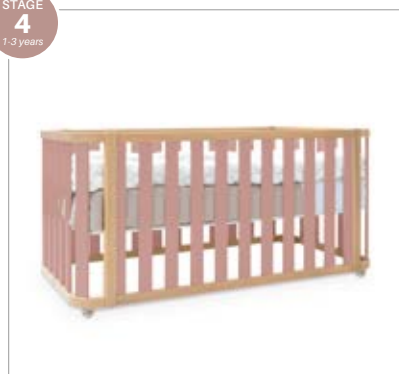

Cuna 70x140 cm | Lettino 70x140 cm
Cot 70x140 cm | Lit bébé 70x140 cm

STAGE
5
+3 years