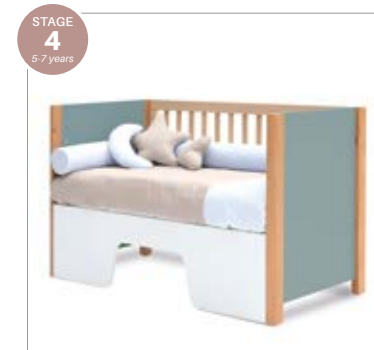

Sofá infantil | Divanetto
Couch | *Canapé*

* Additional kit WJB180-M77