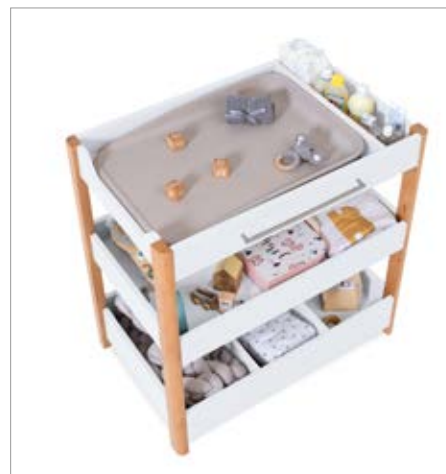

DETALLES | DETTAGLI | DETAILS | DÉTAILS

	Ref. 1 Unit	Ref. 6 Units
	Z101-53	Z101-K6-53
	Z101-78	Z101-K6-78