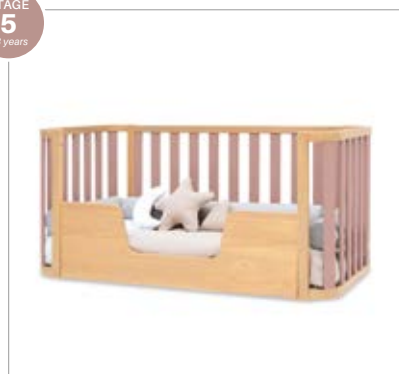

Camita Montessori | Letto Montessori
Montessori bed | Lit Montessori

STAGE
6
5-14 years